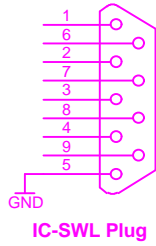

IC-SWL Switchbox

to PRC 1000 RS-232C Plug

IC-SWL Switchbox on ICOM PCR1000

Cable substitute only for ICOM-Radios

 CABLE- AND JUNCTIONS Service WORKFILE: CABIC01		
Switchmodul: IC-SWL	receiver type: ICOM PCR1000 Receiver Substitute ICOM-PCR 1000	date: 20.11.98
Intern Info: for RadioCom		