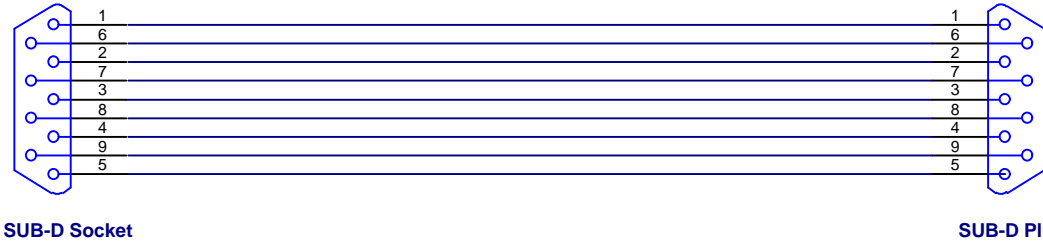

IC-SWL Switchbox

to PRC 1000 RS-232C Plug

IC-SWL Switchbox on ICOM PCR1000

Cable substitute only for ICOM-Radios

 CABLE- AND JUNCTIONS Service WORKFILE: CABIC01		
Switchmodul: IC-SWL	receiver type: ICOM PCR1000 Receiver Substitute ICOM-PCR 1000	date: 20.11.98
Intern Info: for RadioCom		